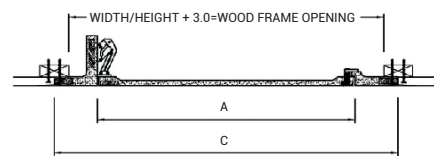

CONCEALED HINGED ACCESS DOOR

DIMENSIONS AND APPEARANCE

>> CLICK TO VIEW ADDITIONAL DETAILS AND PRICING <<

ORDER GUIDE:

BASE	DOOR SHAPE	LATCH	WIDTH	X	LENGTH
BGFR					
	R - Radius Corner S - Square Corner	C - Screwdriver Cam Latch L - Keyed Cam Lock	STANDARD SIZES (W XL)		
			9" X 9"	18" X 18"	
			12" X 12"	24" X 24"	
			16" X 16"	30" X 30"	

Rough opening is door size + 6 inches.

Additional sizes available, call for more information.

SECTION VIEW

FOR DETAILED SPECIFICATIONS SEE SUBMITTAL SHEET

PROJECT DATA

Custom Sizes Available - Fast!

PROJECT NAME :	QTY	W	H	OPTIONS
ARCHITECT :				
DEALER :				
CONTRACTOR :				
LOCATION :	SPECIAL INSTRUCTIONS :			
DATE :	SUBMITTAL APPROVAL : (signature or stamp)			
TAGGING INSTRUCTIONS :				