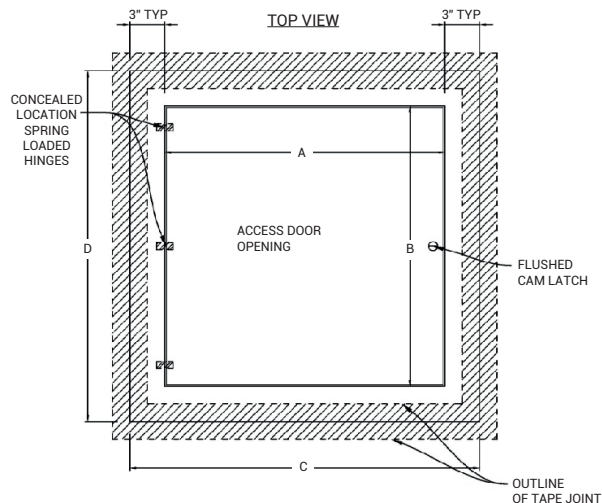

FEATURES

- Eco Friendly
- Screwdriver Cam Latch or Keyed Cam Lock
- Radius Corner or Square Corner

SPECIFICATIONS

MODEL: BGFRR/BGFRS

DOOR: Gypsum Fiber Reinforced

FRAME: Gypsum Fiber Reinforced

SIZE:
Min: 6 inches by 6 inches
Max: 30 inches by 30 inches

CONCEALED HINGED ACCESS DOOR

DIMENSIONS AND APPEARANCE

>> CLICK TO VIEW ADDITIONAL DETAILS AND PRICING <<

ORDER GUIDE:

BASE	DOOR SHAPE	LATCH	WIDTH	X	LENGTH
BGFR					
	R - Radius Corner S - Square Corner	C - Screwdriver Cam Latch L - Keyed Cam Lock	STANDARD SIZES (W XL)		
			9" X 9"	18" X 18"	
			12" X 12"	24" X 24"	
			16" X 16"	30" X 30"	

Rough opening is door size + 6 inches.

Additional sizes available, call for more information.

SECTION VIEW

FOR DETAILED SPECIFICATIONS SEE SUBMITTAL SHEET

PROJECT DATA

Custom Sizes Available - Fast!

PROJECT NAME :	QTY	W	H	OPTIONS
ARCHITECT :				
DEALER :				
CONTRACTOR :				
LOCATION :	SPECIAL INSTRUCTIONS :			
DATE :	SUBMITTAL APPROVAL : (signature or stamp)			
TAGGING INSTRUCTIONS :				