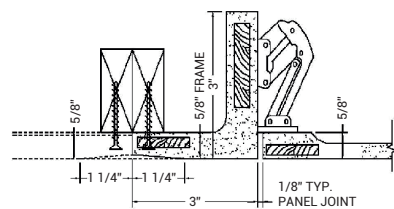

CONCEALED HINGED ACCESS DOOR

DIMENSIONS AND APPEARANCE

>> CLICK TO VIEW ADDITIONAL DETAILS AND PRICING <<

ORDER GUIDE:

BASE	DOOR SHAPE	LATCH	WIDTH	X	LENGTH
BGFR					
	R - Radius Corner S - Square Corner	C - Screwdriver Cam Latch L - Keyed Cam Lock	STANDARD SIZES (W XL)		
			9" X 9"	18" X 18"	
			12" X 12"	24" X 24"	
			16" X 16"	30" X 30"	

Rough opening is door size + 6 inches.

Additional sizes available, call for more information.

SECTION VIEW

FOR DETAILED SPECIFICATIONS SEE SUBMITTAL SHEET

PROJECT DATA

Custom Sizes Available - Fast!

PROJECT NAME :	QTY	W	H	OPTIONS
ARCHITECT :				
DEALER :				
CONTRACTOR :				
LOCATION :	SPECIAL INSTRUCTIONS :			
DATE :	SUBMITTAL APPROVAL : (signature or stamp)			
TAGGING INSTRUCTIONS :				