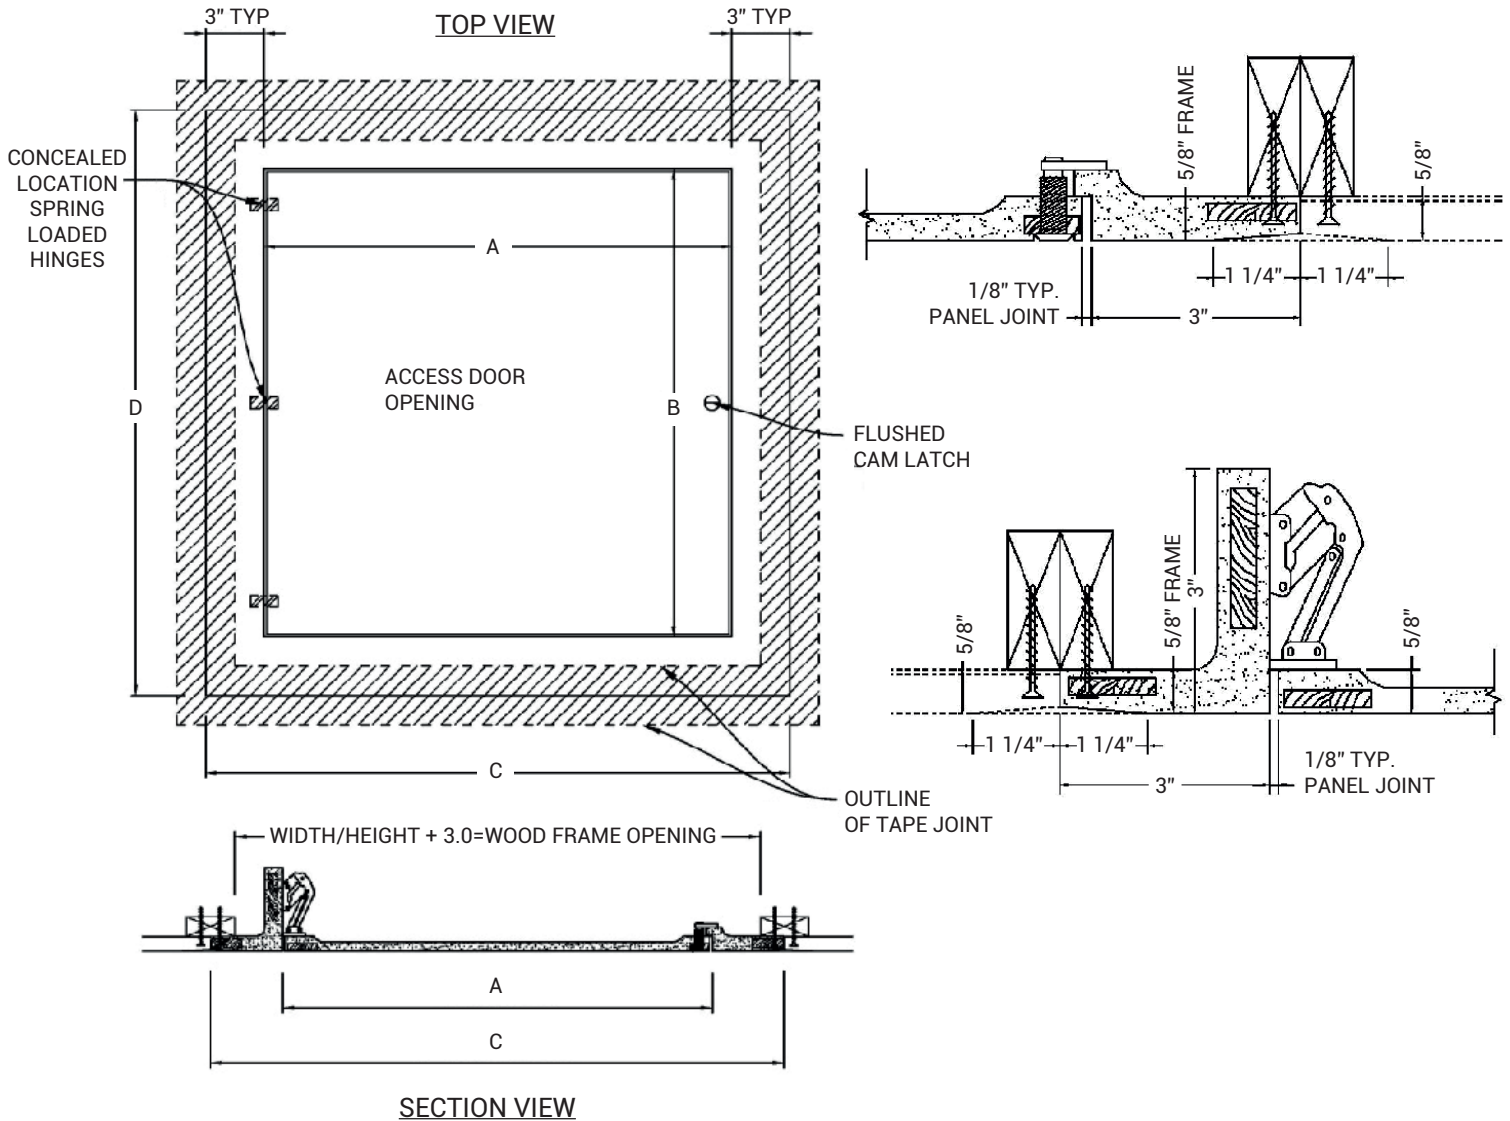

B GFRS H

CONCEALED HINGED ACCESS DOOR

MATERIALS/TECHNICAL DATA:

- High Density Gypsum Cement Plaster, Natural White
- Post-Consumer Recycled Glass (70% by volume)
- Multi-layered Fiberglass Mat
- Plywood Embedment
- Flush Cam Latch
- Concealed Spring Hinge, (3)

OPTIONS:

- - 1/2" X 1/8" Neoprene Gasket

QTY	PART #	DIM A (DOOR WIDTH)	DIM B (DOOR HEIGHT)	DIM C (DRYWALL OPENING WIDTH)	DIM D (DRYWALL OPENING HEIGHT)
	GFRSC-2424	24.0"	24.0"	30.0"	30.0"
	GFRSC-3030	30.0"	30.0"	36.0"	36.0"