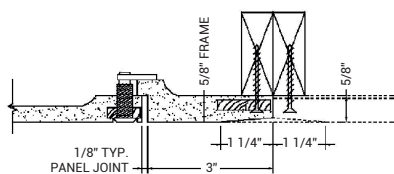

CONCEALED HINGED ACCESS DOOR

DIMENSIONS AND APPEARANCE

>> CLICK TO VIEW ADDITIONAL DETAILS AND PRICING <<

ORDER GUIDE:

BASE	DOOR SHAPE	LATCH	WIDTH	X	LENGTH
BGFR					
	R - Radius Corner S - Square Corner	C - Screwdriver Cam Latch L - Keyed Cam Lock	STANDARD SIZES (W XL)		
			9" X 9"	18" X 18"	
			12" X 12"	24" X 24"	
			16" X 16"	30" X 30"	

Rough opening is door size + 6 inches.

Additional sizes available, call for more information.

SECTION VIEW

FOR DETAILED SPECIFICATIONS SEE SUBMITTAL SHEET

PROJECT DATA

Custom Sizes Available - Fast!

PROJECT NAME :	QTY	W	H	OPTIONS
ARCHITECT :				
DEALER :				
CONTRACTOR :				
LOCATION :	SPECIAL INSTRUCTIONS :			
DATE :	SUBMITTAL APPROVAL : (signature or stamp)			
TAGGING INSTRUCTIONS :				